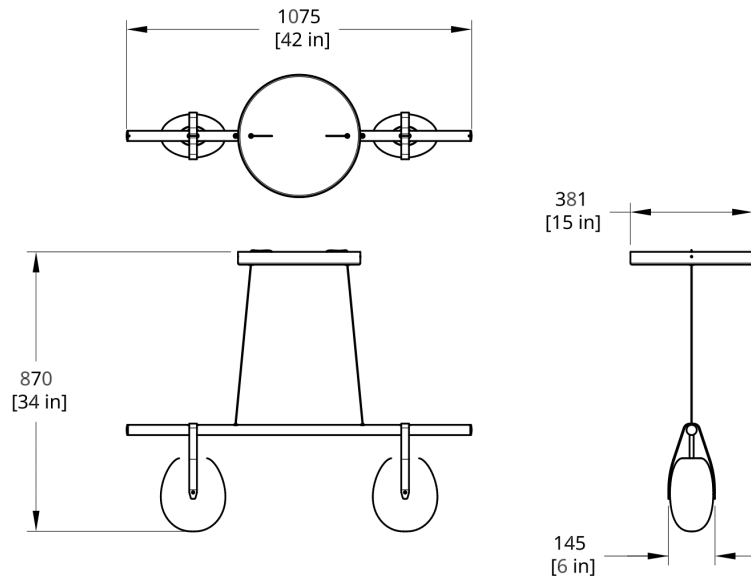

GC-42-30G Gala 42" Chandelier Dimension