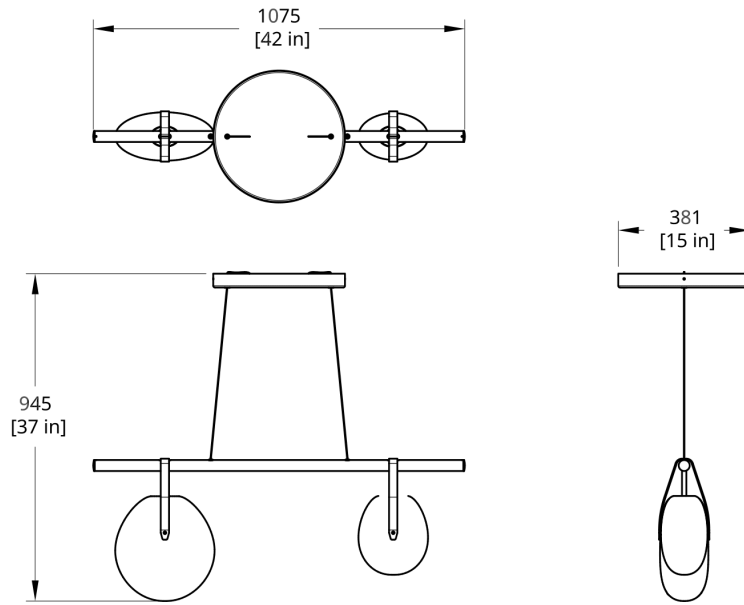

Drawings

GC-42-10G Gala 42" Chandelier Dimension